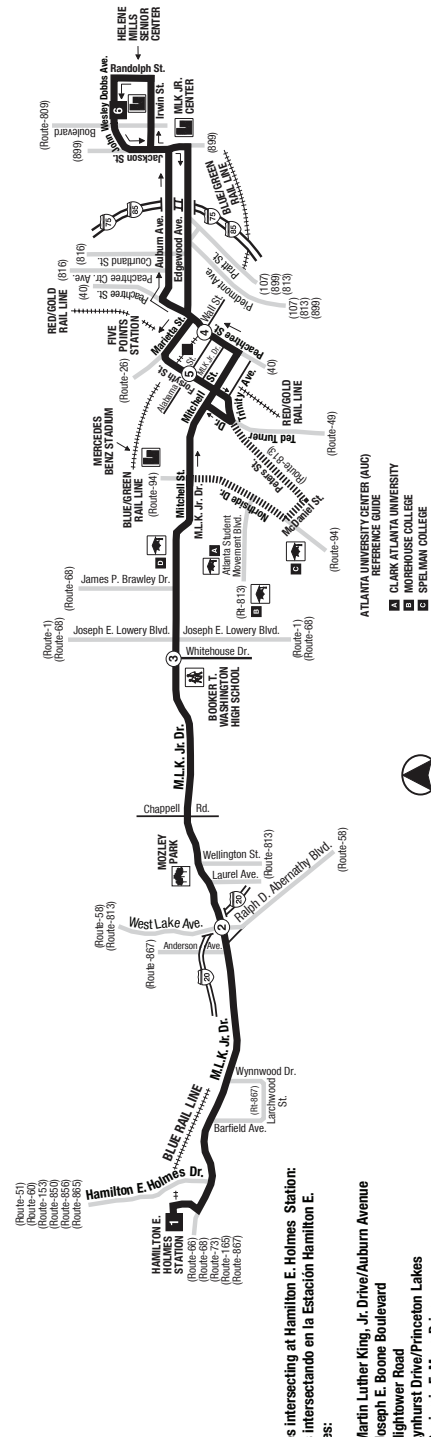

INTERSECTING ROUTES Rutas intersectando: ROUTE DETOUR DURING SPECIAL EVENTS Ruta de desvío durante eventos especiales